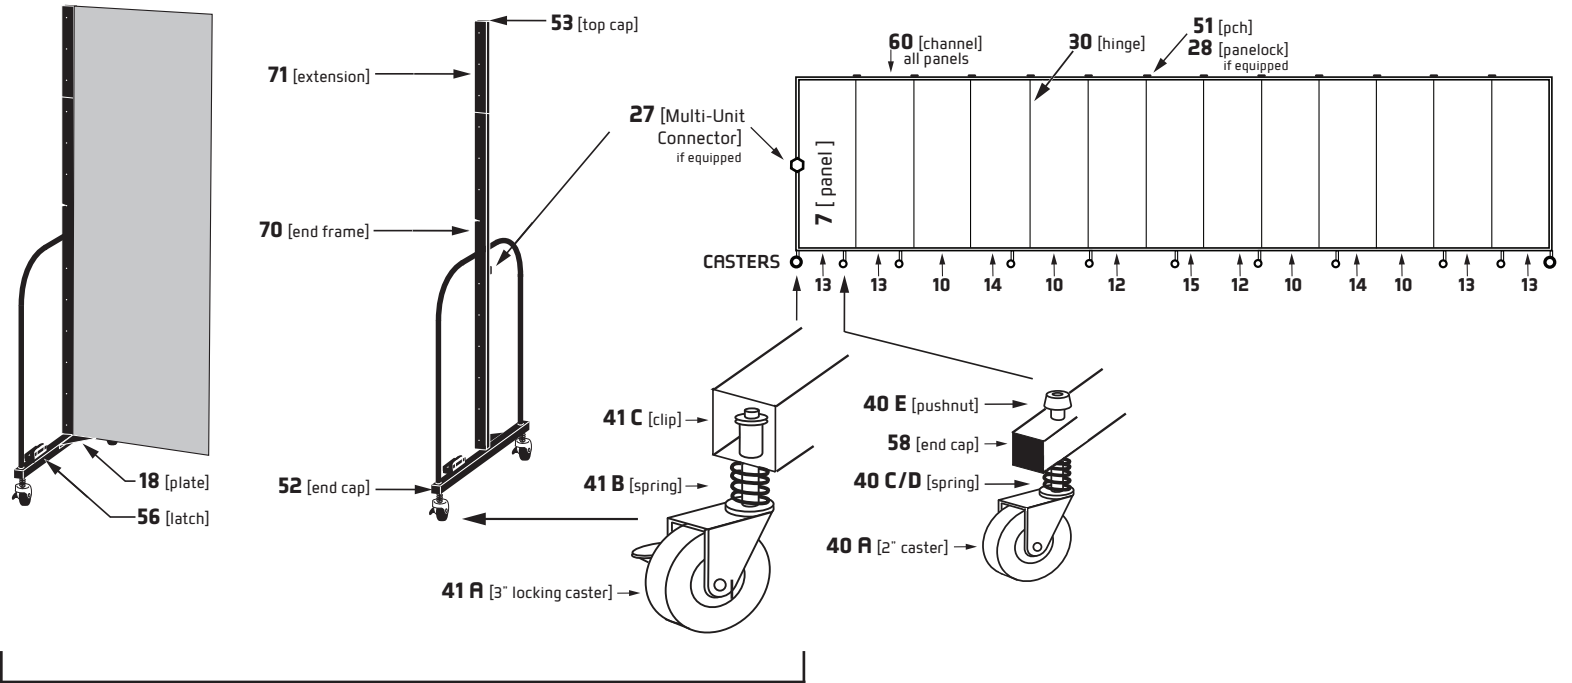

STANDARD ROOM DIVIDER PARTS